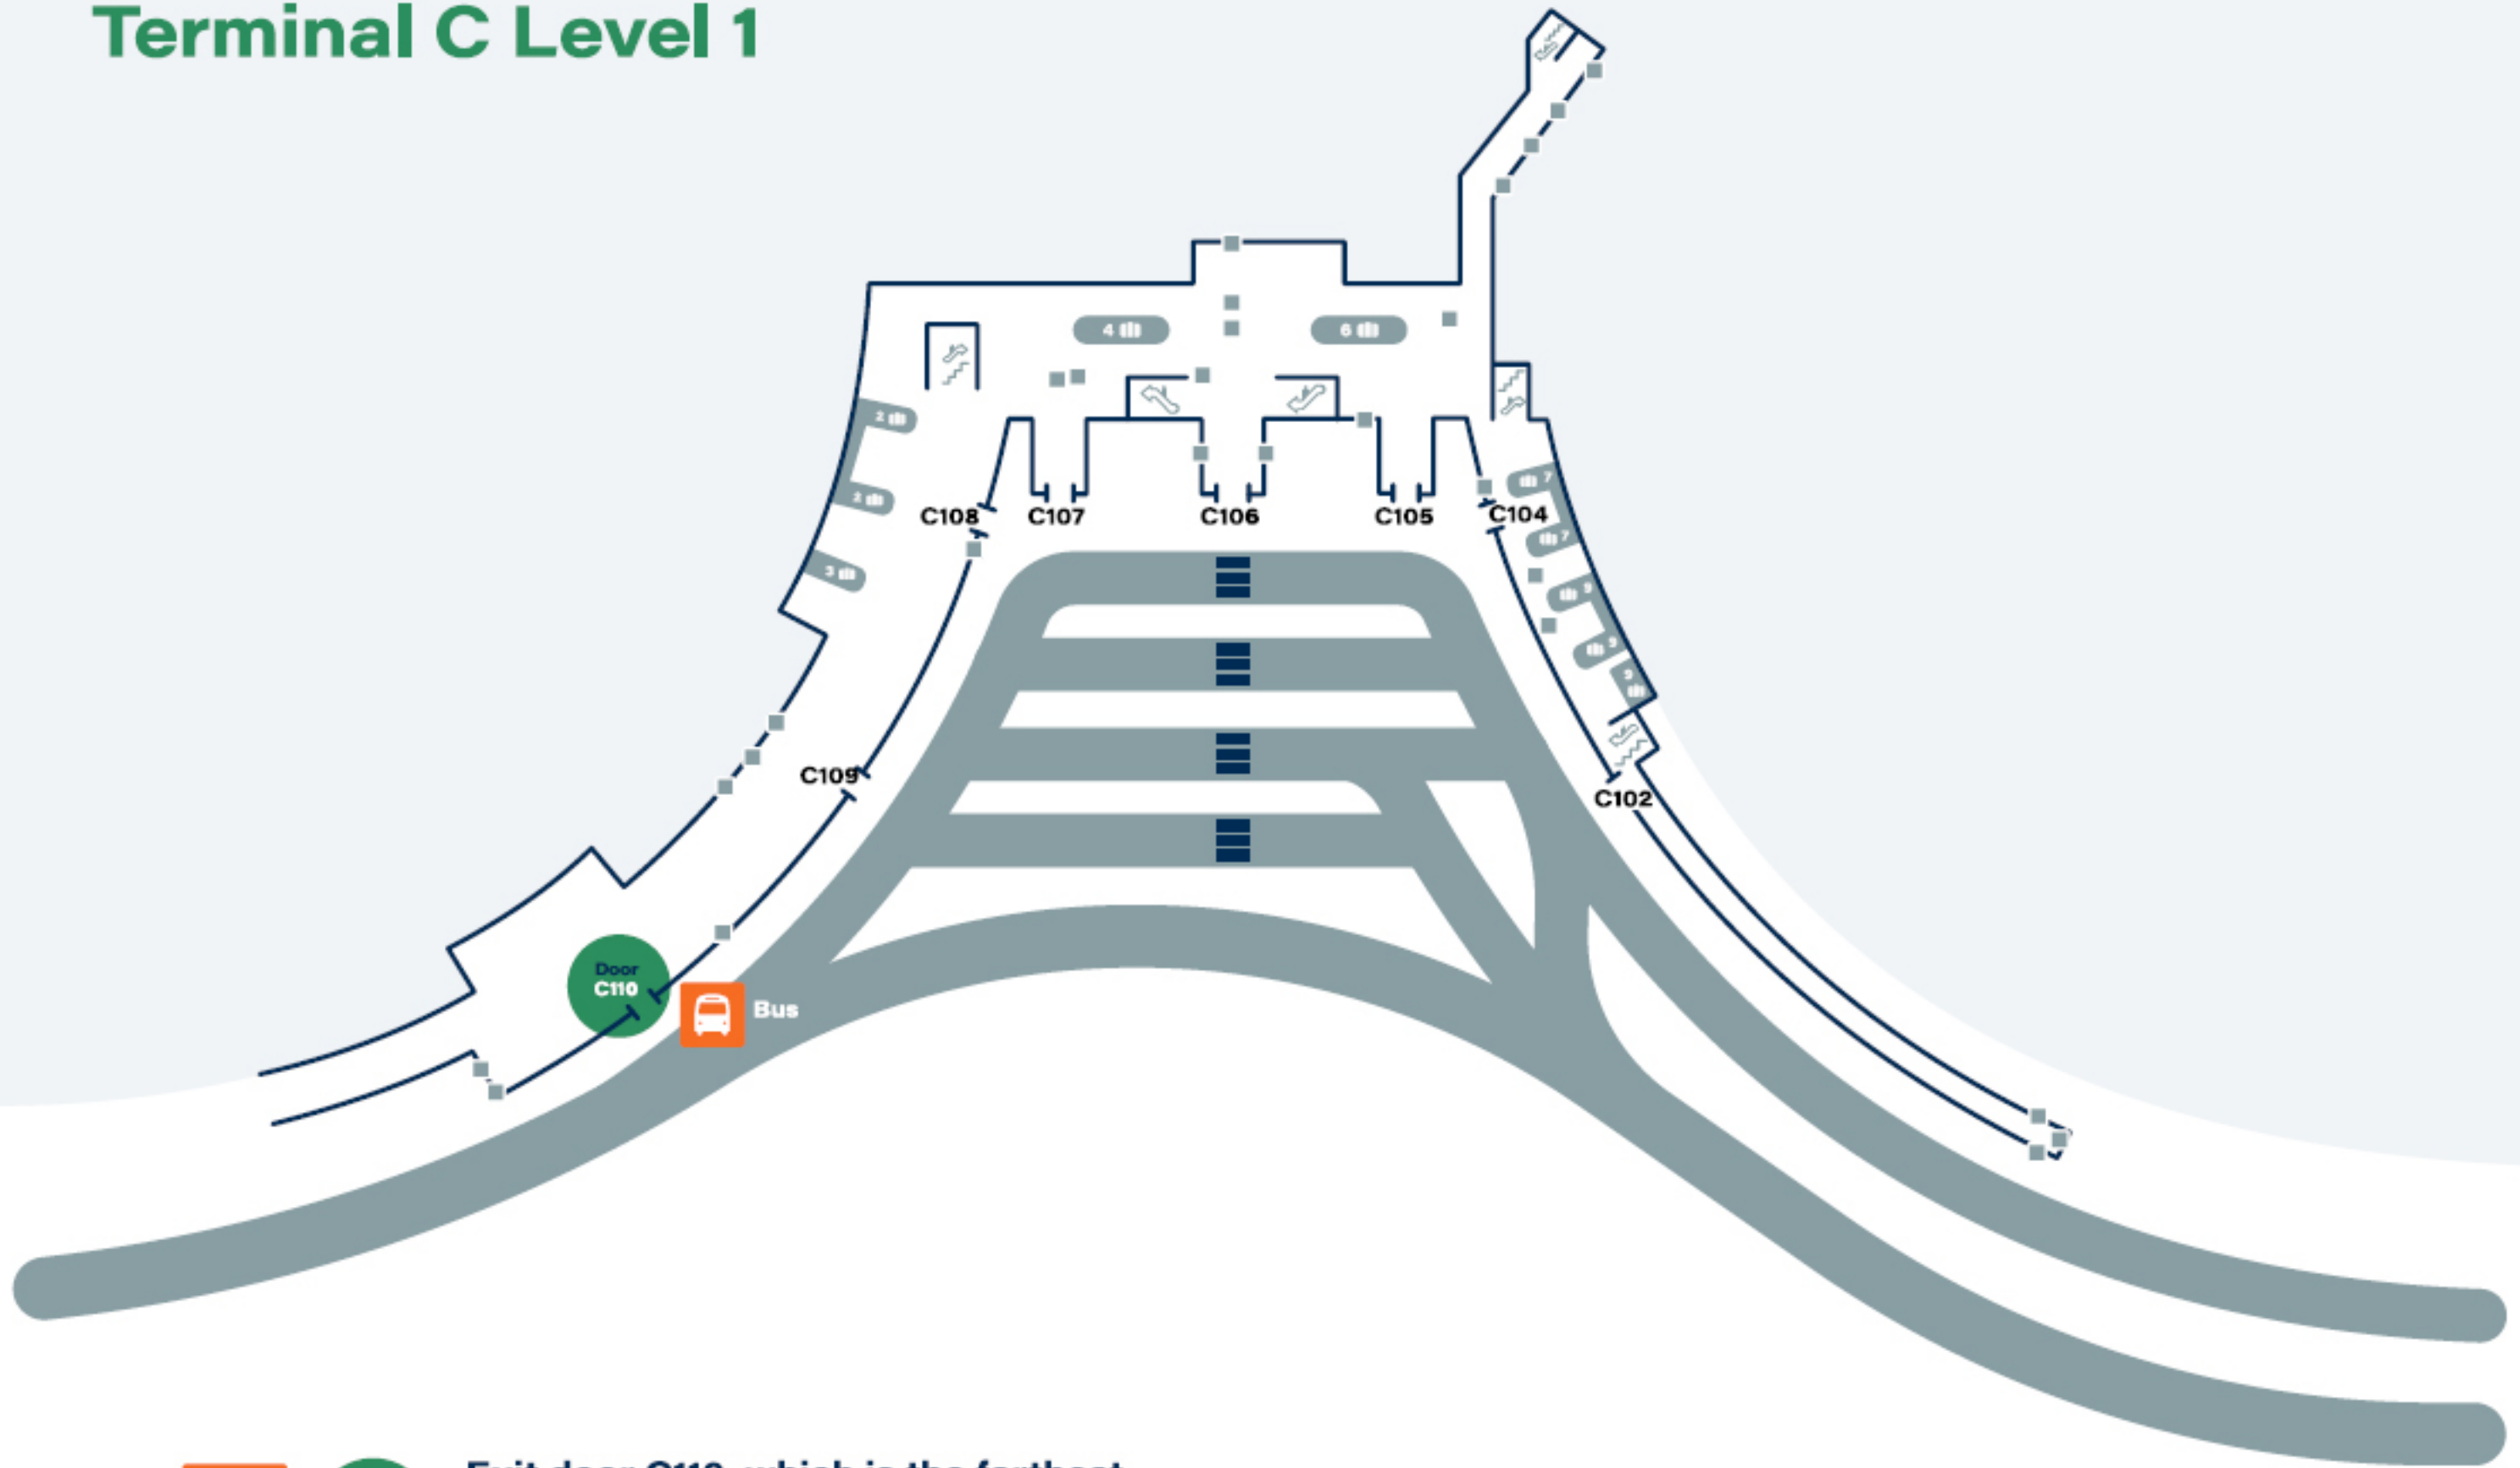

# Terminal A Level 1

# Terminal B Level 1

- 

**(American, or B1) - Exit door B106 and the stop is right in front of the door.**
- 

**Exit door B114 and the stop is right in front of the door.**

# Terminal C Level 1

**Exit door C110, which is the farthest door to the right from baggage claim (it's a long walk).**

**DARTMOUTH COACH**

Passenger pick-up and drop-off is available at Terminals A, B, C & E only. Please be aware that some coaches are dropping off passengers ONLY. Dartmouth Coach drops off and picks up on the lower level.

# Terminal E Level 1

  **Exit door E107 and the stop is just outside the door.**