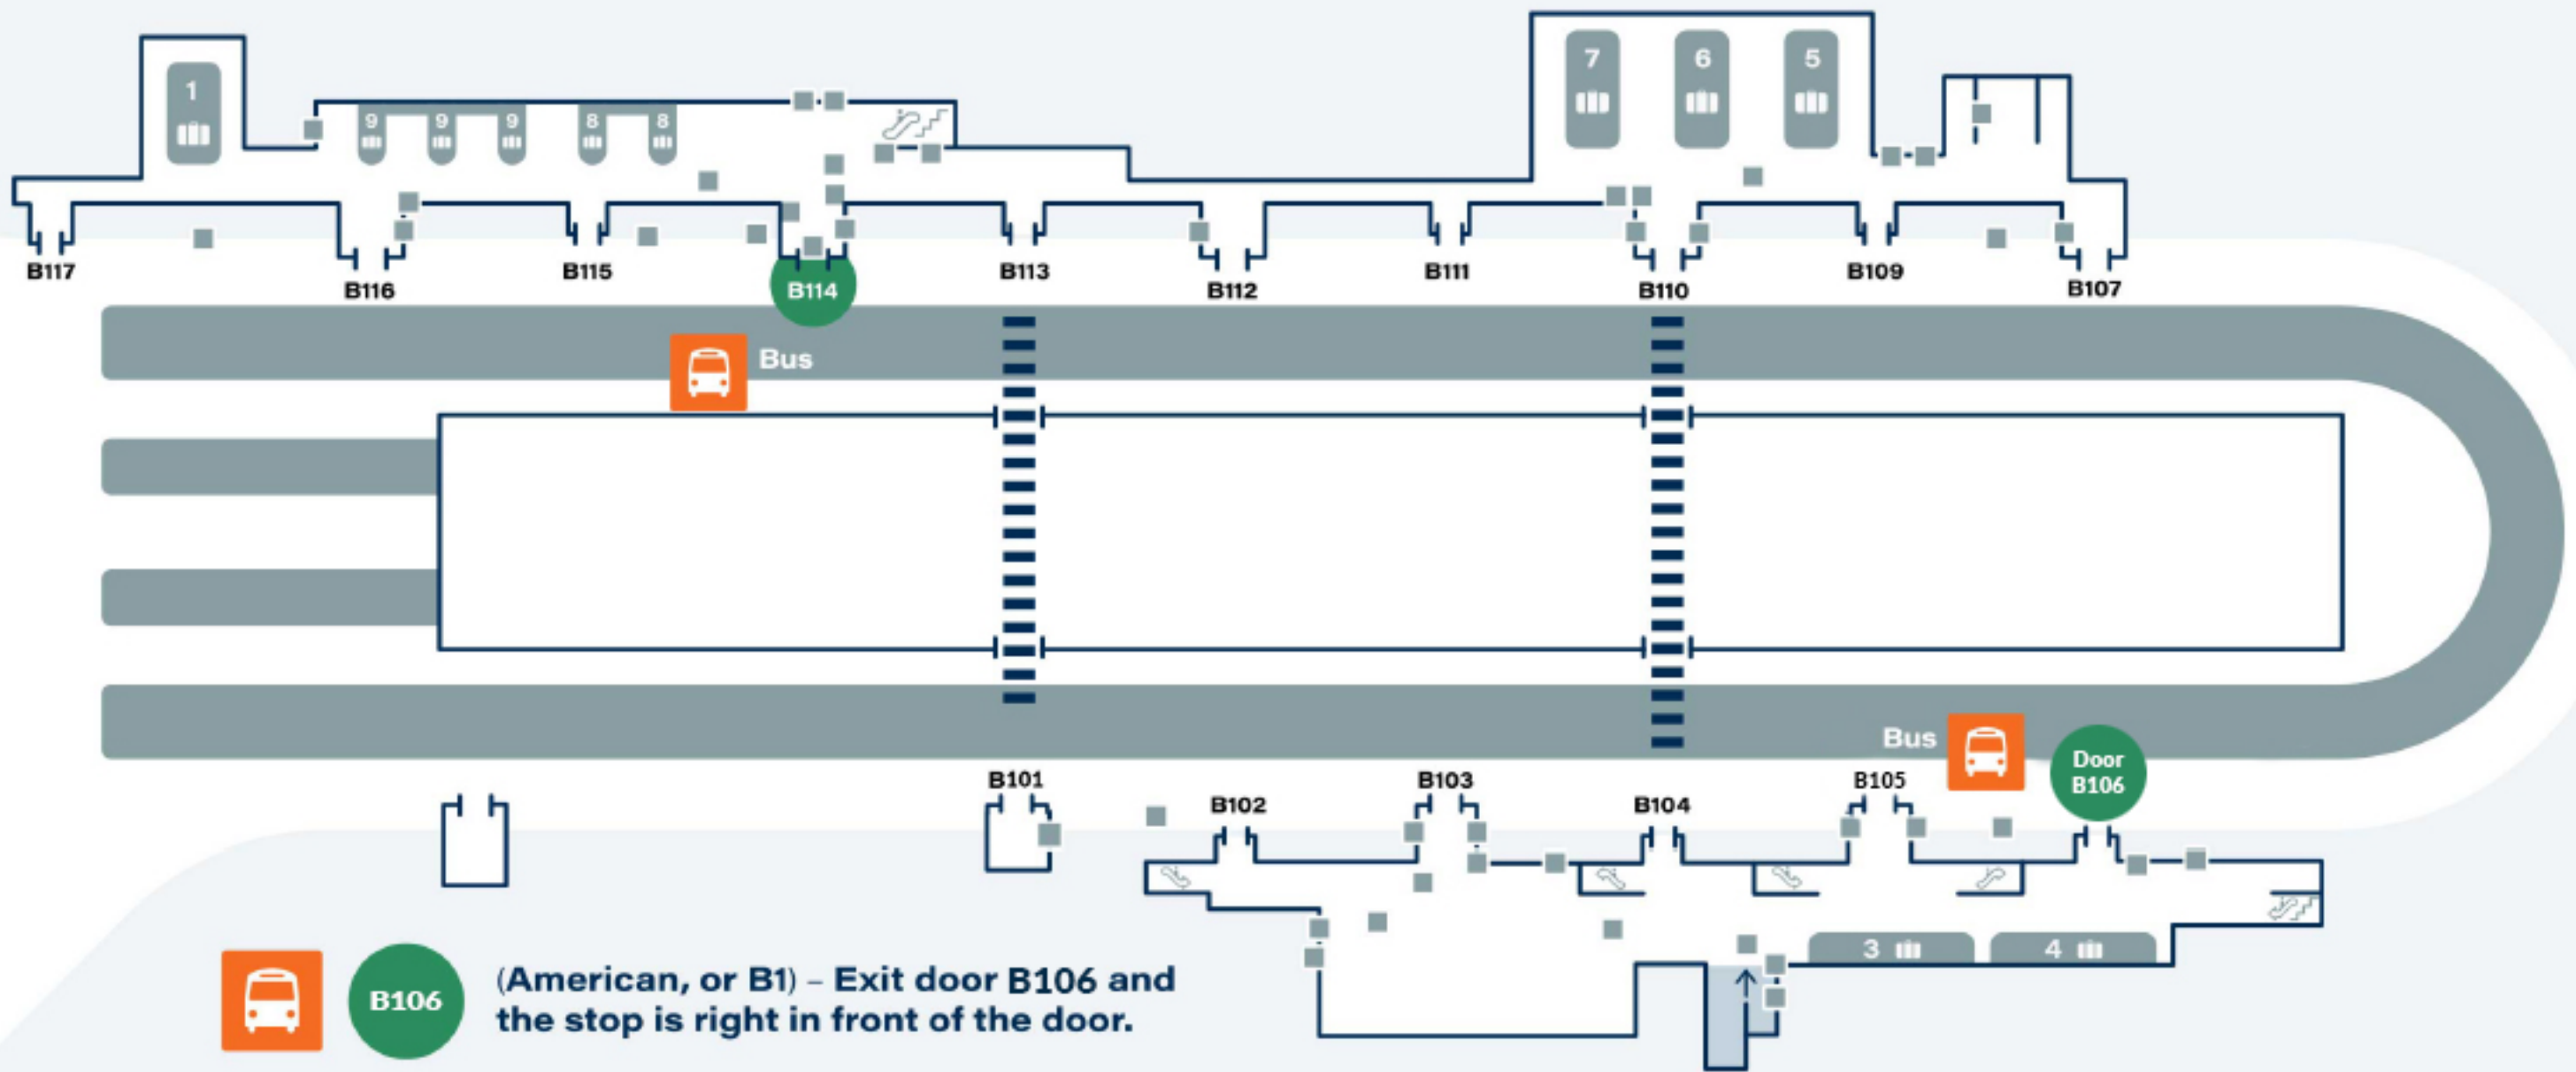

## Find Dartmouth Coach at Logan Airport

Passenger pick-up and drop-off is available at Terminals A, B, C & E only. Please be aware that some coaches are dropping off passengers ONLY. Dartmouth Coach drops off and picks up on the lower level.

# Terminal A Level 1

# Terminal B Level 1

- 

**(American, or B1) - Exit door B106 and the stop is right in front of the door.**
- 

**Exit door B114 and the stop is right in front of the door.**

# Terminal C Level 1

**Exit door C110, which is the farthest door to the right from baggage claim (it's a long walk).**

**DARTMOUTH COACH**

Passenger pick-up and drop-off is available at Terminals A, B, C & E only. Please be aware that some coaches are dropping off passengers ONLY. Dartmouth Coach drops off and picks up on the lower level.