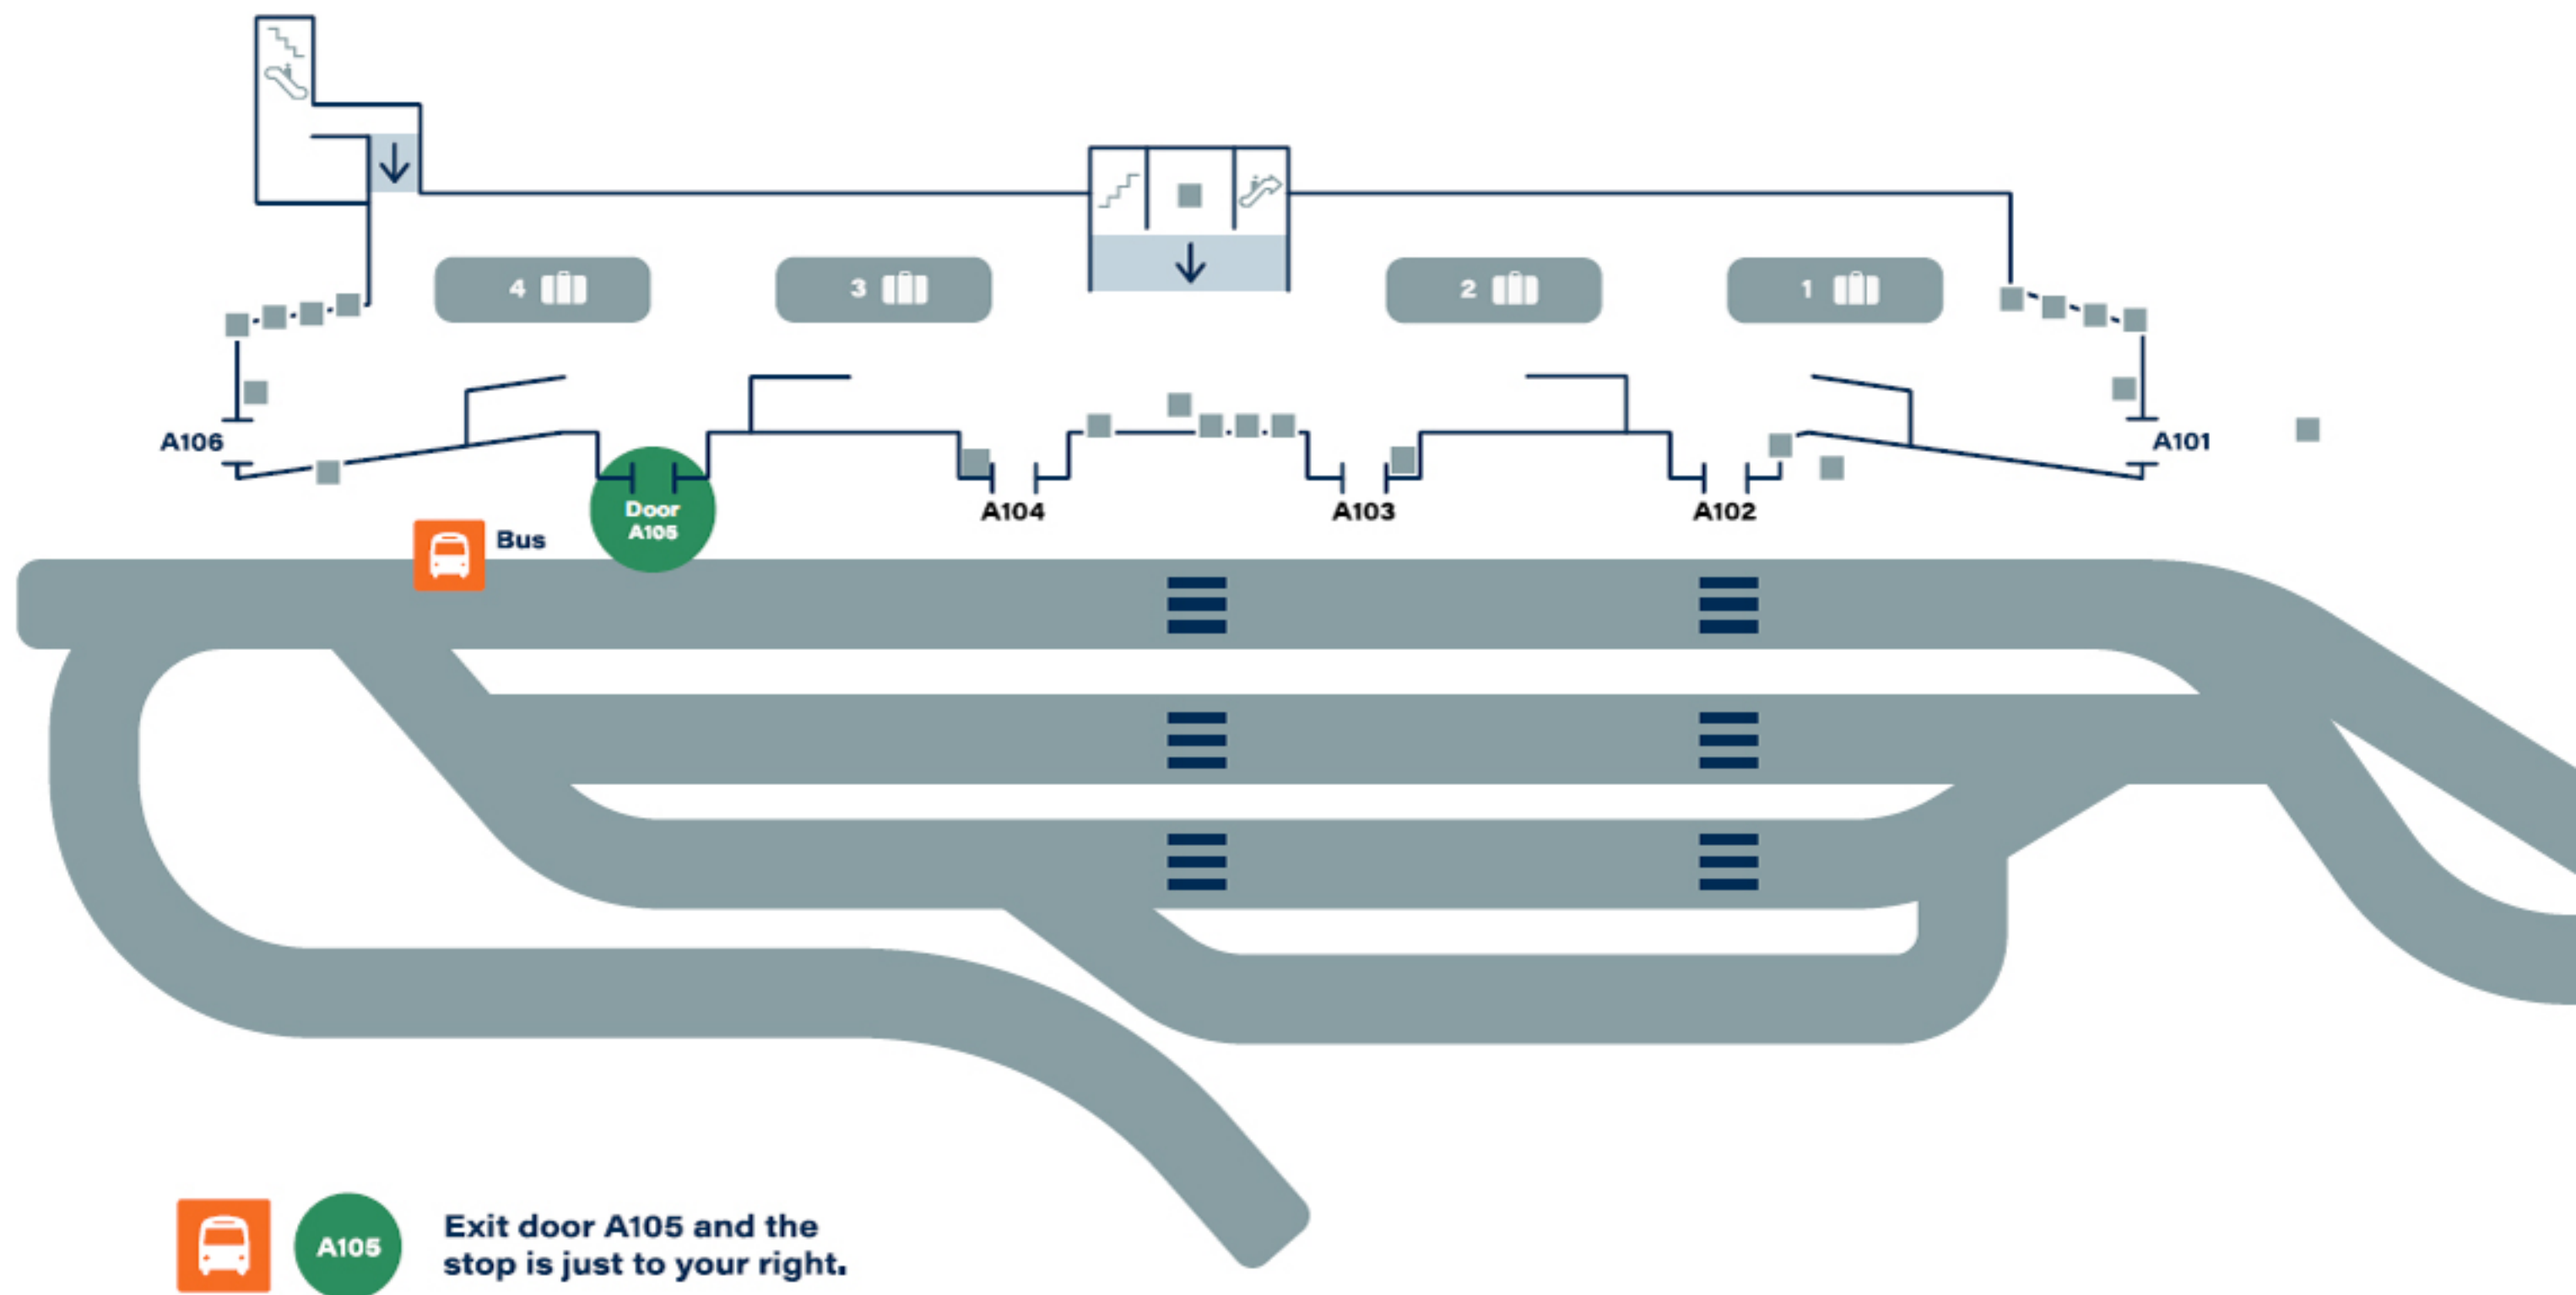

## Find Dartmouth Coach at Logan Airport

Passenger pick-up and drop-off is available at Terminals A, B, C & E only. Please be aware that some coaches are dropping off passengers ONLY. Dartmouth Coach drops off and picks up on the lower level.

# Terminal B Level 1

- 

**(American, or B1) - Exit door B106 and the stop is right in front of the door.**
- 

**Exit door B114 and the stop is right in front of the door.**

# Terminal C Level 1

**Exit door C110, which is the farthest door to the right from baggage claim (it's a long walk).**

**DARTMOUTH COACH**

Passenger pick-up and drop-off is available at Terminals A, B, C & E only. Please be aware that some coaches are dropping off passengers ONLY. Dartmouth Coach drops off and picks up on the lower level.

# Terminal E Level 1

  **Exit door E107 and the stop is just outside the door.**