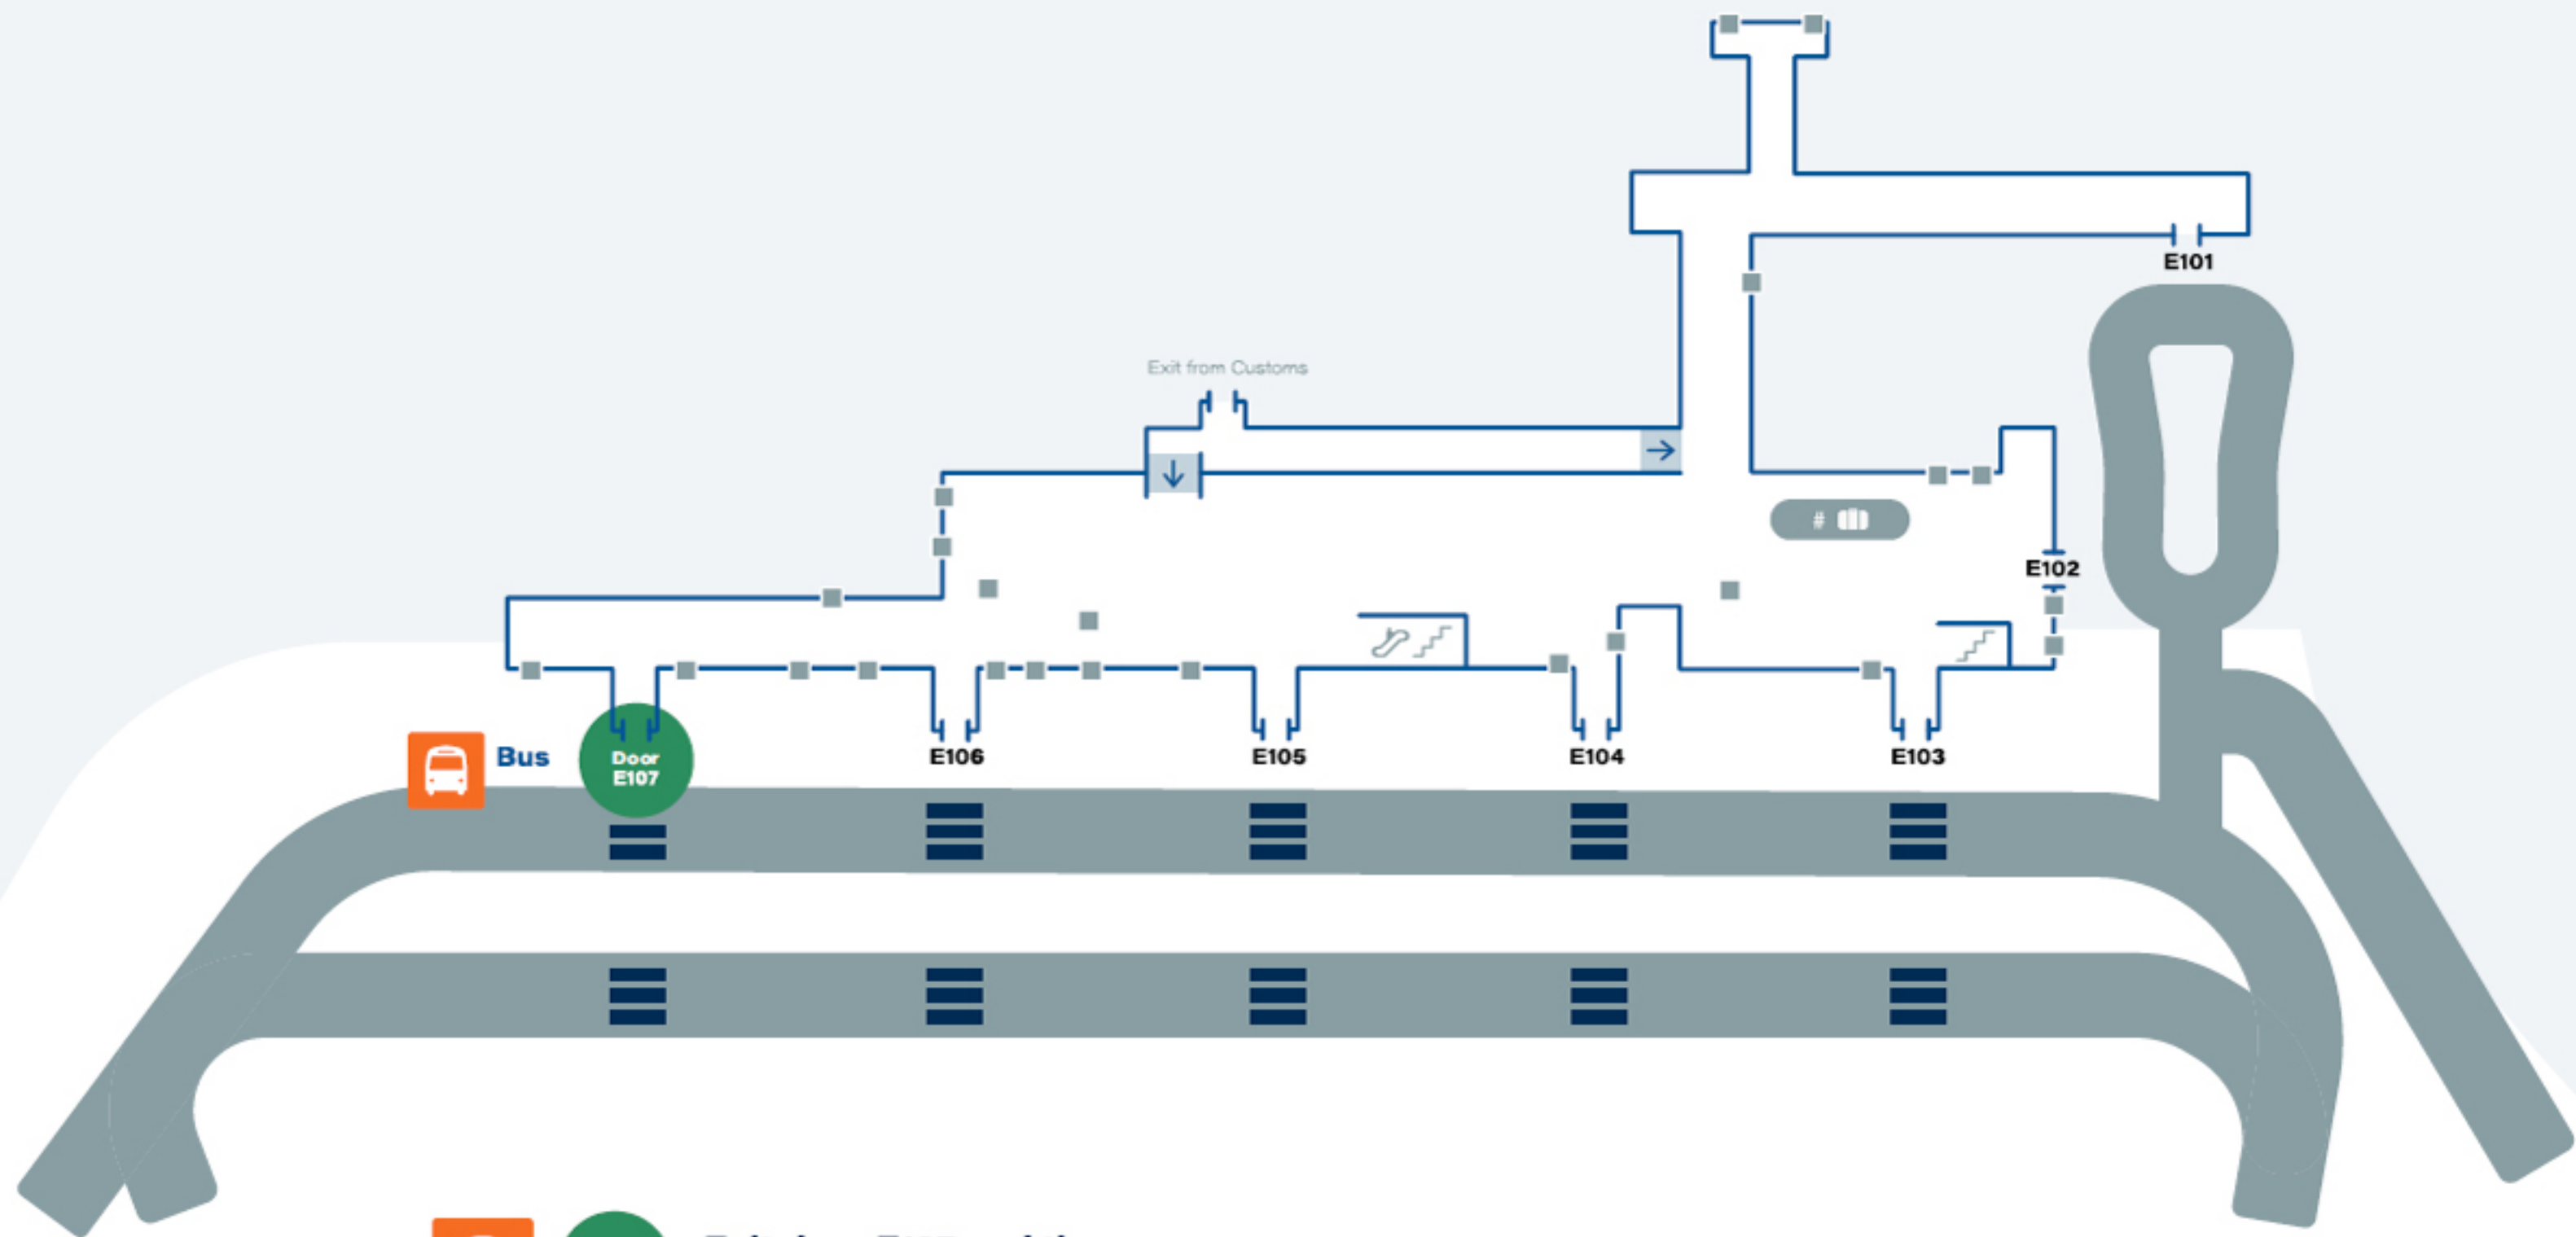

# Terminal B Level 1

- 

**(American, or B1) - Exit door B106 and the stop is right in front of the door.**
- 

**Exit door B114 and the stop is right in front of the door.**

# Terminal C Level 1

**Exit door C110, which is the farthest door to the right from baggage claim (it's a long walk).**

**DARTMOUTH COACH**

Passenger pick-up and drop-off is available at Terminals A, B, C & E only. Please be aware that some coaches are dropping off passengers ONLY. Dartmouth Coach drops off and picks up on the lower level.

# Terminal E Level 1

  **Exit door E107 and the stop is just outside the door.**